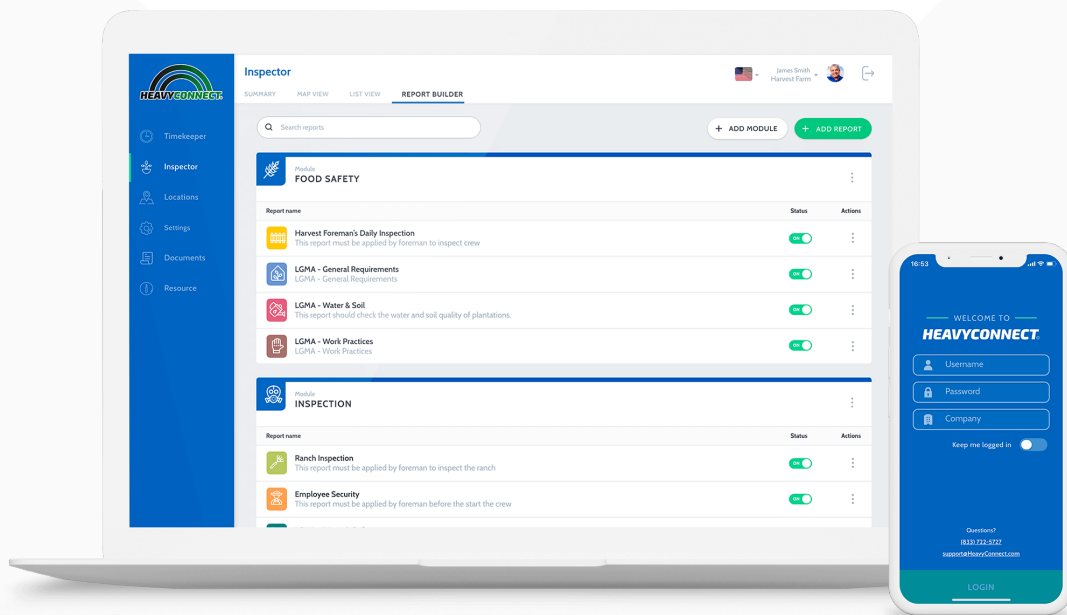

Streamline your operation with easy-to-use mobile tools built for agriculture.

We empower farming operations to build tailored compliance workflows for:

Food Safety & Quality Assurance
Timecards
Worker Training