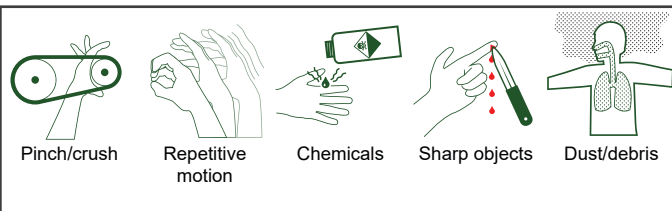

Working in a Greenhouse or Hoop House

Can youth do this job safely?

Youth must be able to do/have all of the following to perform this job safely:

- Bend, lift and climb safely, using [proper techniques](#)
- Limit weight carried to less than 25% of youth's body weight
- Carry materials the required distance without straining
- Attention span [long enough](#) to complete work
- Recognize a hazard, problem solve, and respond appropriately
- React quickly to hazards
- Good [eye-hand coordination](#)
- [Think through](#) actions and consequences before acting
- Ensure work area is free of debris and other tripping hazards
- Trained on safe use of cutting tools (12+ years old)
- Due to similar working conditions, comply with [working outdoors](#) guideline
- Comply with [Hand Weeding](#) and [Hand Harvesting](#) guidelines
- If using, comply with [Rototillers & Walk-behind Tractor](#) guideline
- Maintain a [two-way communication link](#)
- Safely demonstrate job 4- 5 times
- Change clothes and wash hands when job is finished

Adult Responsibilities

- Provide safe transport to the worksite
- Confirm re-entry standards are followed
- Provide appropriate training
- Verify proper ventilation of structure
- Ensure work area is free from as many hazards as possible
- Educate youth on avoiding/addressing remaining hazards
- Provide youth with frequent stretch breaks and monitor fatigue
- Provide a 10 minute break every hour or more often if needed
- Check all cutting tools are properly sized for youth (12+ years)
- Ensure youth under 14 years old do not work from ladders
- Demonstrate how to work safely in a greenhouse/hoop house

Supervision

Note: Youth under 12 years old should not use cutting tools/ sharp objects, youth under 14 should not work from ladders